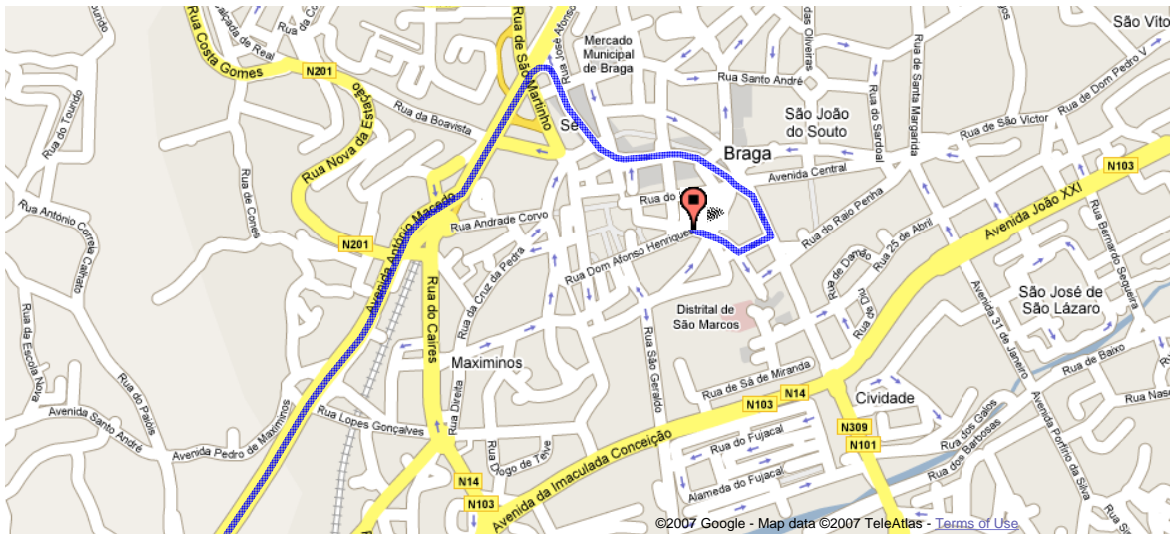

Start "Av.Boavista - VCI"
France

End "Casa dos Coimbra"
France

Travel 57.1 km (about 48 mins)

"Av.Boavista - VCI"
France

Drive: 57.1 km (about 48 mins)

- | | |
|--|--------------------|
| 1. Head east from Avenida da Boavista | 0.1 km |
| ➔ 2. Turn right into the entry ramp | 0.1 km |
| 3. Merge into E01/IC1 | 1.1 km 1 min |
| 4. Continue on E01/IC23 | 4.0 km 3 mins |
| ➔ 5. Bear right onto the A3 ramp to Braga/A4/Vila Real | 0.5 km |
| 6. Merge into A3/E01/IP1 | 42.1 km 32 mins |
| ... | |
| 7. Take the exit to A11/Guimarães/N14 | 0.2 km |
| ➔ 8. Bear right | 1.8 km 2 mins |
| 9. Take the ramp to Braga Sul/Celeirós | 0.4 km 1 min |
| 10. Merge into | 4.8 km 4 mins |
| 11. Continue on Avenida António Macedo | 0.9 km 1 min |
| ➔ 12. Bear right and head toward Avenida da Liberdade | 0.8 km 2 mins |
| ➔ 13. Bear right at Avenida da Liberdade | 0.1 km |
| ➔ 14. Turn right at Rua Gonçalo Sampaio | 0.1 km |
| ➔ 15. Turn right at Largo de Santa Cruz | 10 m |
| 16. Continue on Largo Carlos Amarante | 0.1 km |

"Casa dos Coimbra"
France

These directions are for planning purposes only. You may find that construction projects, traffic, or other events may cause road conditions to differ from the map results.

Map data ©2007 TeleAtlas